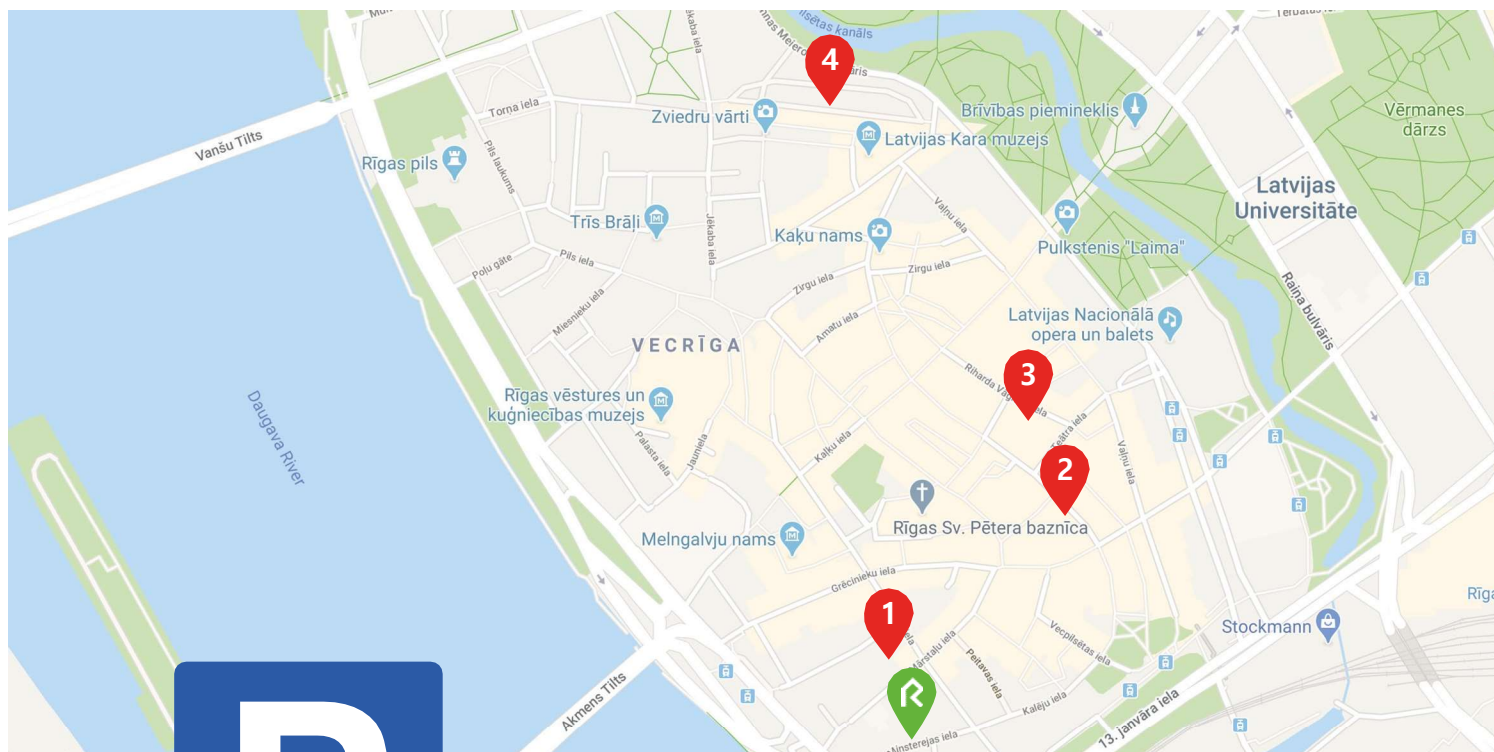

**RIXWELL**  
OLD RIGA PALACE HOTEL

**Minsterejas iela 8/10, Rīga, LV-1050**

## Parking options

RIGA OLD TOWN

**1 Kungu iela 19, Riga**

± 3 min. 1 Day/10 €

**3 Riharda Vāgnera iela 9**

± 8 min. 1 Day/10 €

**2 Audeju iela 12, Riga**

± 5 min. 1 Day/10 €

**4 Jēkaba Kazarmas  
Z. A. Meierovica bulv. 8**

± 13 min. 1 Day/10 €

**Important!**

Please be informed that the parking fee is for the period from 14:00 arrival day till 14:00 next day.

For the hours outside this period, payment should be done directly at the parking place. Hourly charge is € 3.00