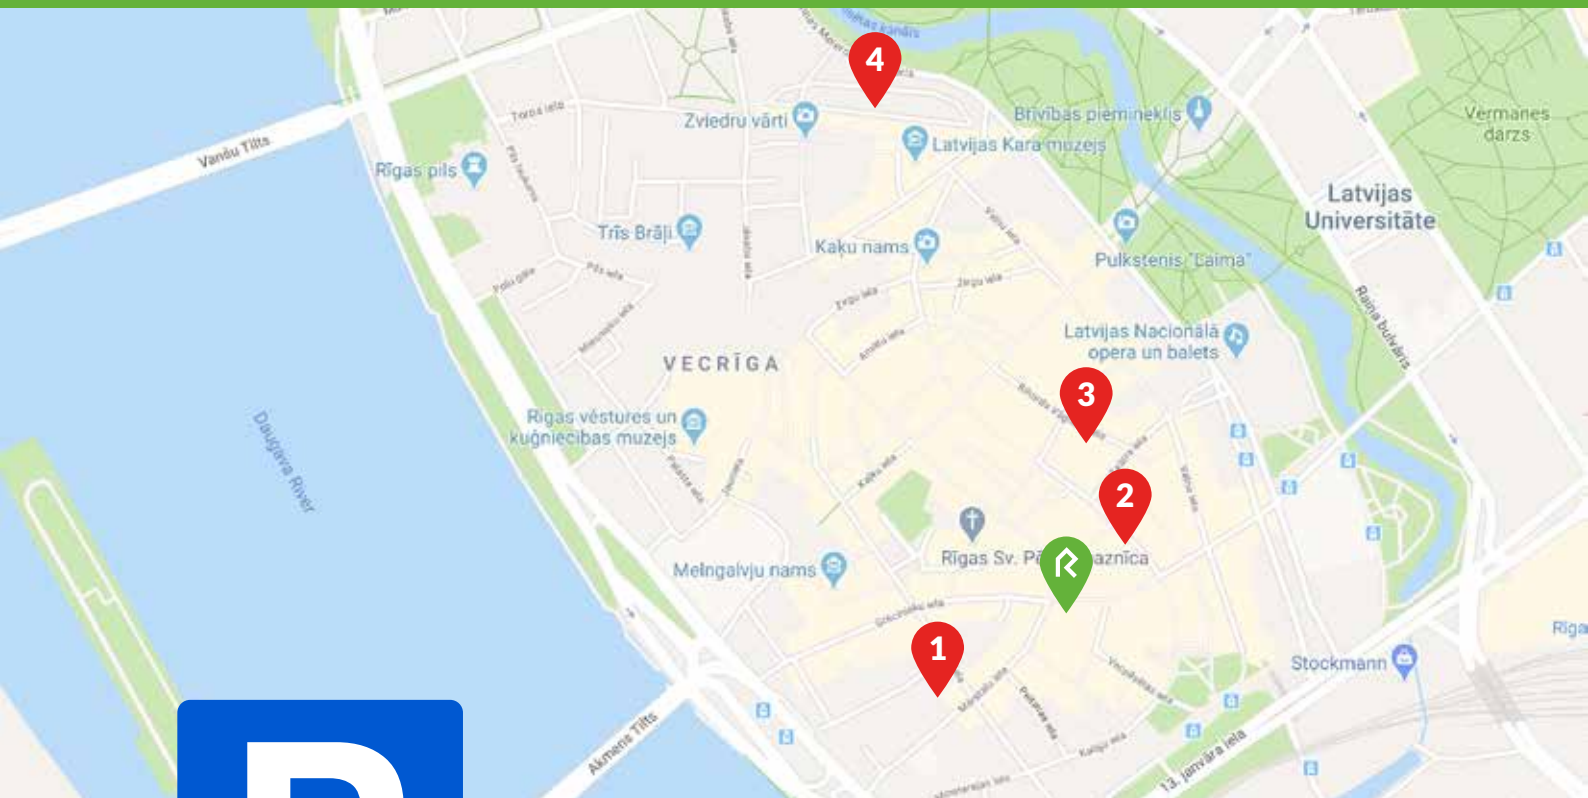

RIXWELL
CENTRA HOTEL

Audēju iela 1, Rīga, LV-1050

Parking options

RIGA OLD TOWN

1 Kungu iela 19, Riga
± 3 min. 1 Day/10 €

3 Riharda Vāgnera iela 9
± 3 min. 1 Day/10 €

2 Audeju iela 12, Riga
± 1 min. 1 Day/10 €

4 Jēkaba Kazarmas
Z. A. Meierovica bulv. 8
± 10 min. 1 Day/10 €

Important!

Please be informed that the parking fee is for the period from 14:00 arrival day till 14:00 next day.

For the hours outside this period, payment should be done directly at the parking place. Hourly charge is € 3.00